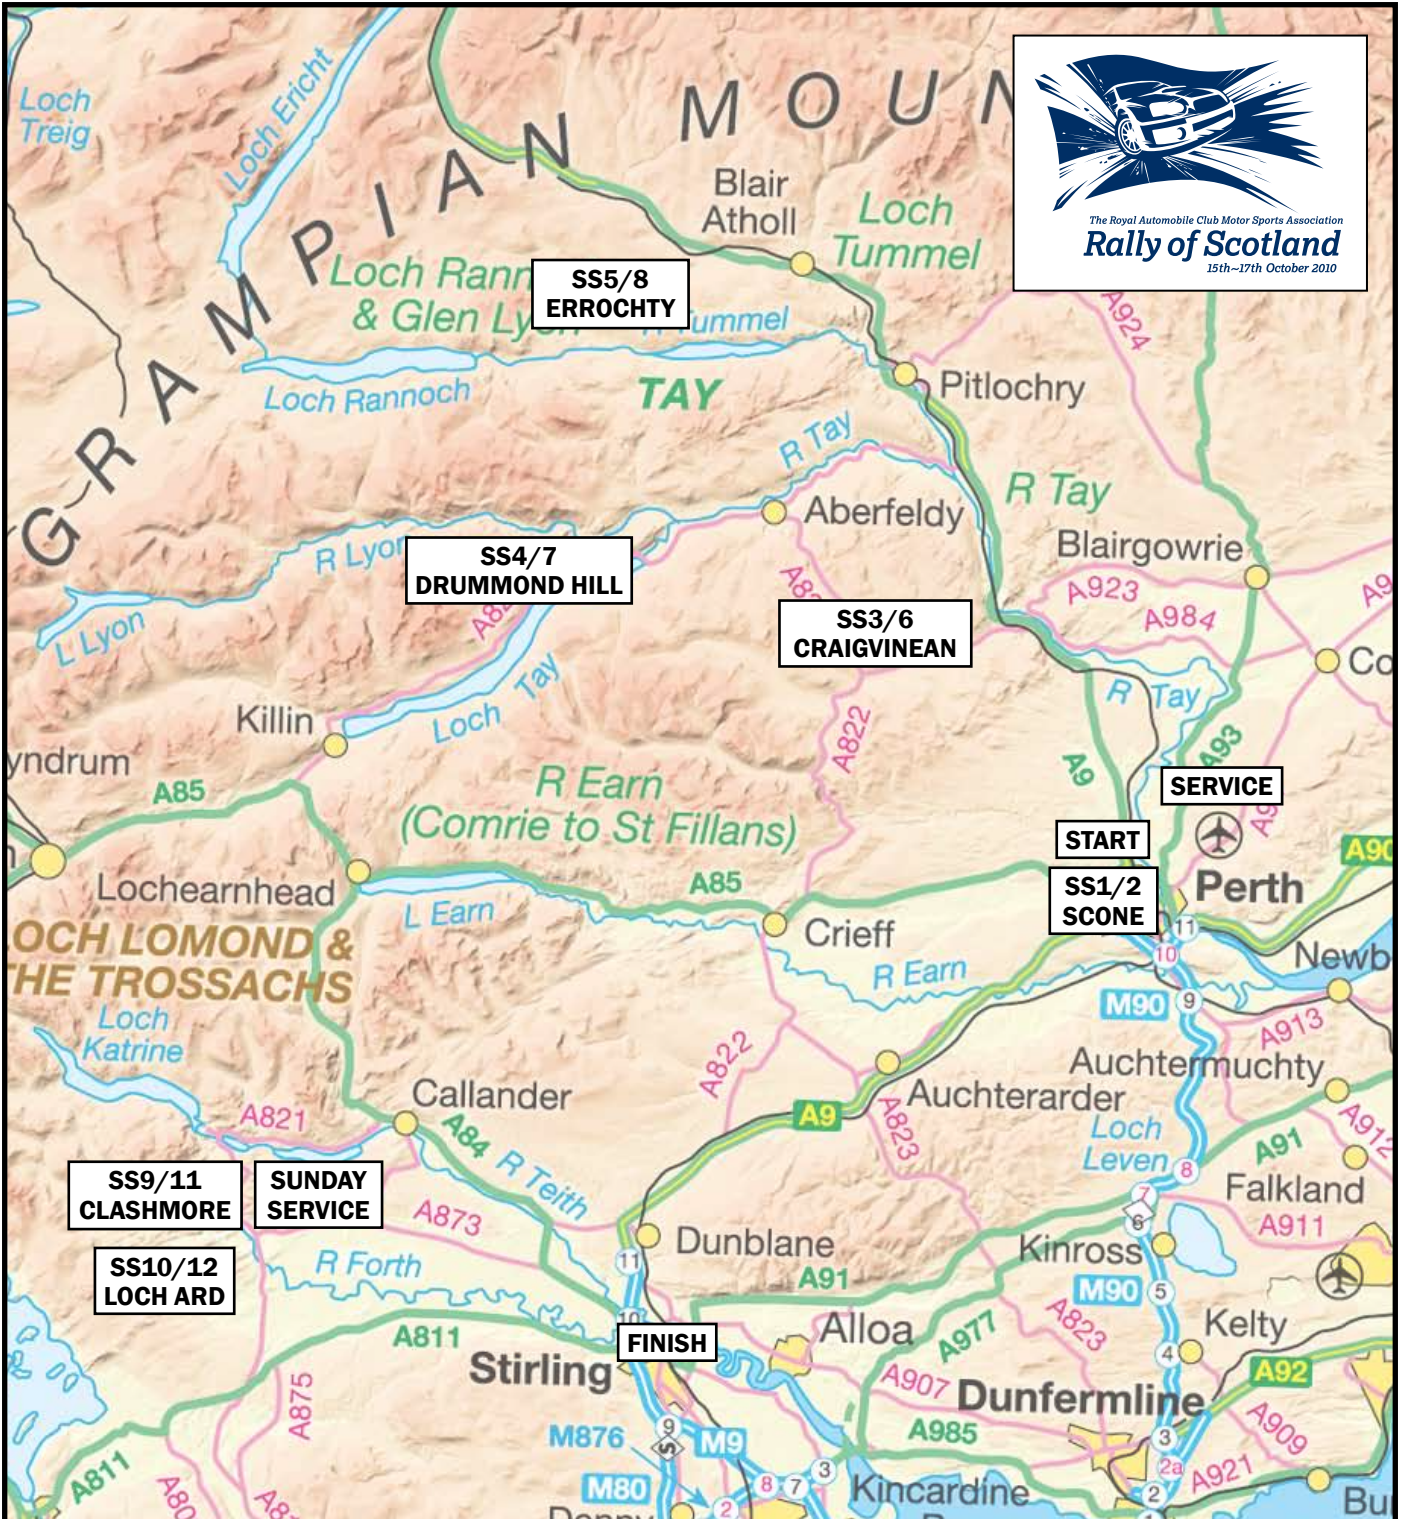

The Royal Automobile Club Motor Sports Association  
**Rally of Scotland**  
 15th-17th October 2010

**SS9/11  
CLASHMORE**

**SUNDAY  
SERVICE**

**SS10/12  
LOCH ARD**

**SS4/7  
DRUMMOND HILL**

**SS3/6  
CRAIGVINEAN**

**SS5/8  
ERROCHTY**

**START  
SS1/2  
SCONE**

**SERVICE**

**FINISH**

Friday 15 October		Saturday 16 October		Sunday 17 October	
Start (Scone Palace)	19:50	Service (Perth)	06:19	Service (Perth)	06:40
SS1 Scone Palace 1	20:11	SS3 Craigvinean 1	07:20	SS9 Clashmore 1	08:40
SS2 Scone Palace 2	20:30	SS4 Drummond Hill 1	08:45	SS10 Loch Ard 1	10:10
Parc Ferme In	20:48	SS5 Errochty 1	10:10	Service (Aberfoyle)	11:14
		Service (Perth)	12:39	SS11 Clashmore 2	11:40
		SS6 Craigvinean 2	13:50	SS12 Loch Ard 2	13:10
		SS7 Drummond Hill 2	15:15	Finish (Stirling Castle)	15:04
		SS8 Errochty 2	16:40		
		Service (Perth)	18:45		
				<b>National B</b>	
				Start (Aberfoyle)	19:02
				SS9 Clashmore 1	10:10
				Service (Aberfoyle)	10:42
				SS11 Clashmore 2	13:10
				SS12 Loch Ard 2	14:40
				Finish (Stirling Castle)	16:34

Route 2.0